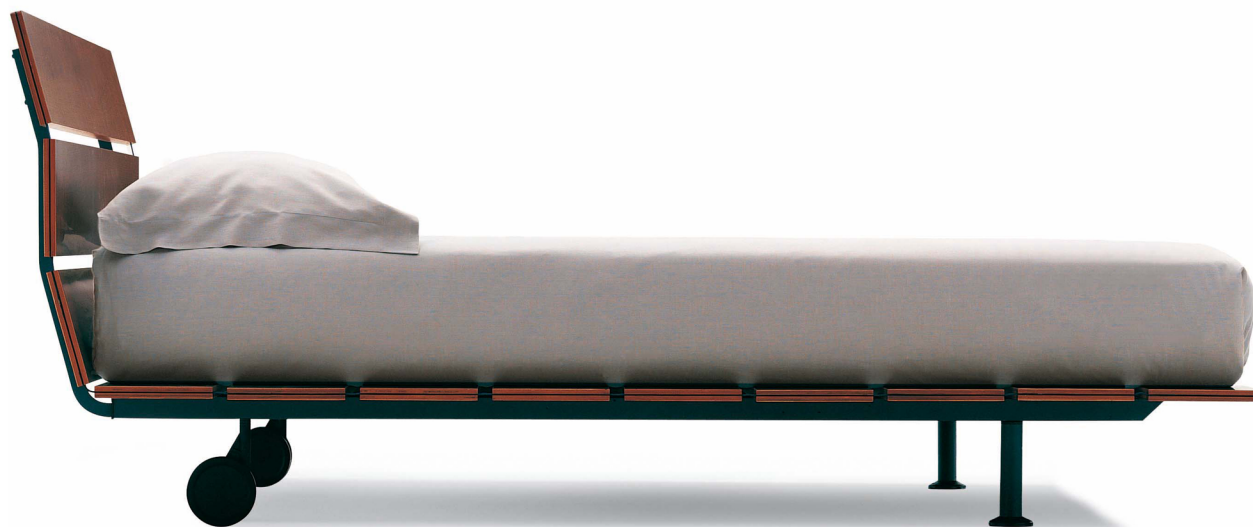

TADAO

OVERALL DIMENSIONS:
TWIN EXTRA LONG, FULL
QUEEN AND KING

UPHOLSTERY:
FLOU FABRICS AND LEATHERS,
C.O.M., AND C.O.L.

FINISHES:
OAK STAINED WENGE, GLOSSY
OR MATTE LACQUER

MANIFESTO[®]

ALL RIGHTS RESERVED